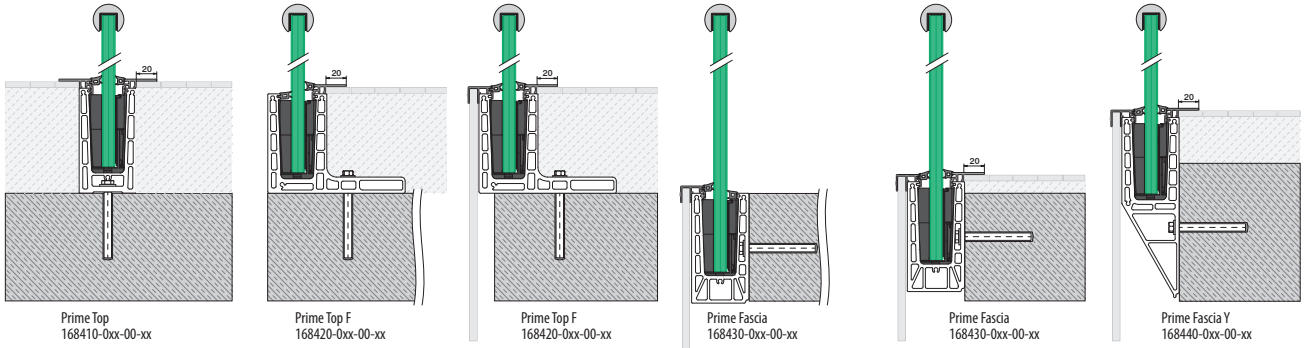

# ASSEMBLY GUIDE

16697x-xxx-50-xx

Railing base  
**EASY GLASS® PRIME TRIMS**

Q-INFO MOD 6970 / 6972 / 6973 / 6974 - ASSEMBLY EXAMPLES

Railing base

**EASY GLASS® PRIME TOP - Base shoe, top mount**

Assembly video:  
<https://q-ne.ws/3rlj1sy>