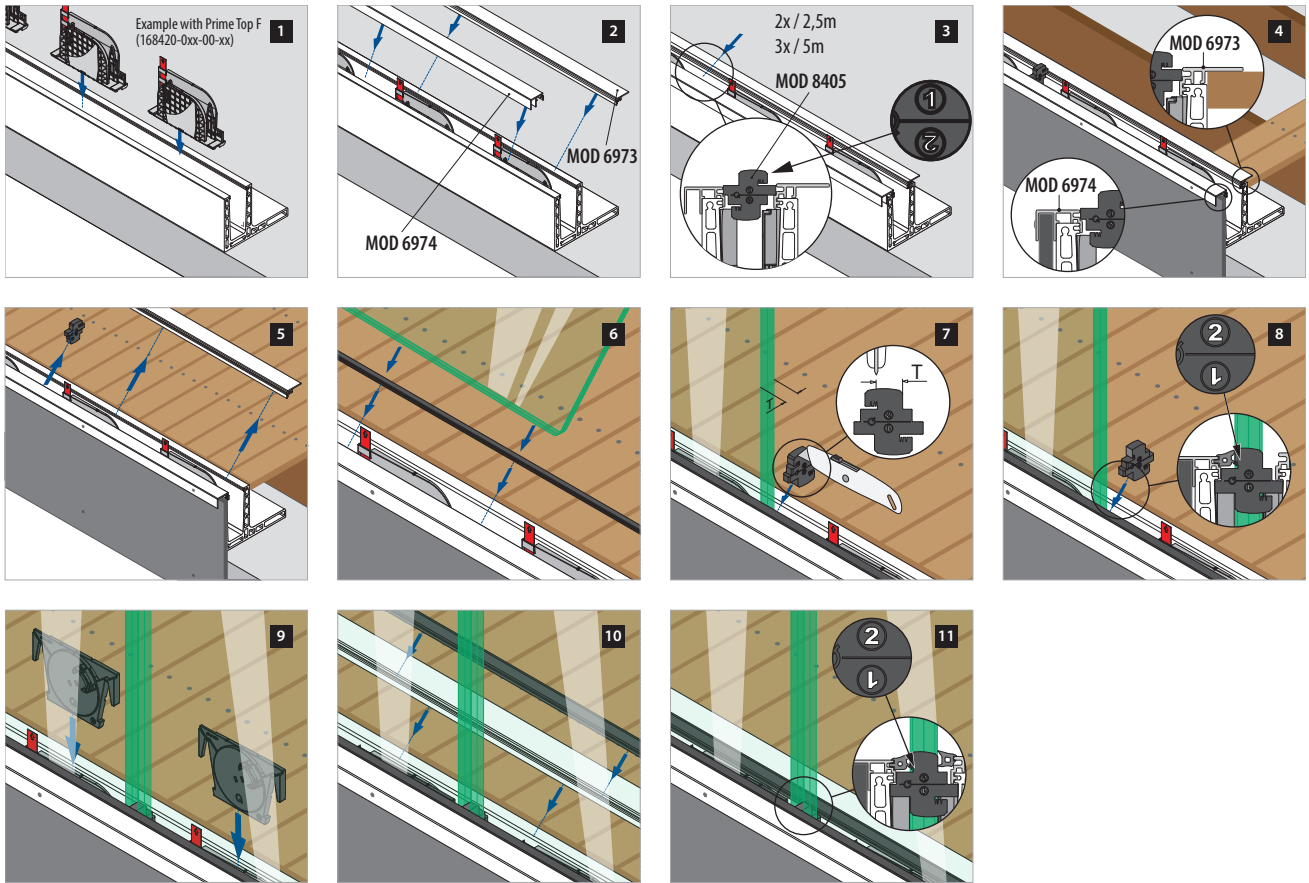

Assembly video:  
<https://q-ne.ws/3vdpog1>

# ASSEMBLY GUIDE

16697x-xxx-50-xx

Railing base  
**EASY GLASS® PRIME TRIMS**

Q-INFO MOD 6970 / 6972 / 6973 / 6974 - ASSEMBLY EXAMPLES

Railing base

**EASY GLASS® PRIME TOP - Base shoe, top mount**

Assembly video:  
<https://q-ne.ws/3rlj1sy>